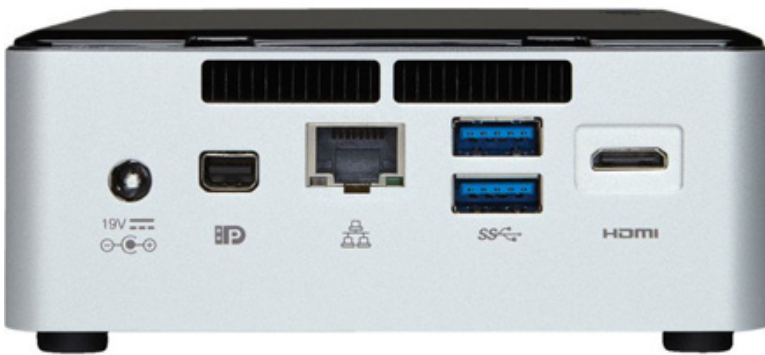

CARTFT.COM
Shop for mobile
PC- and GPS-Solutions

Intel NUC5i7RYH (Intel Core i7-5557U CPU 2x 3.1Ghz, 1x HDMI, 1x dP, 1x M.2, 2.5" HDD/SSD support)

[<http://www.cartft.com/catalog/il/1975>]

999.00 EUR

incl. 19% VAT, plus shipping

Support:  [Specifications](#)

Because of its size (115 x 111 x 48.7mm !) the system is perfect for these applications :

- POS
- Digital Signage
- Kiosk

Or use as attractive office-computer or server.

For a full PC you need in addition :

- SO-DDR-III RAM (Low Voltage, 1.35V)
- M.2 SSD or 2.5" HDD/SSD

Features :

- CPU: Intel Core i7-5557U, 2x 3.10GHz, 4MB Cache, 28W TDP
- RAM: 2x DDR3L SO-DIMM
- 1x M.2 SATA + 1x 2.5" SATA slot
- Intel Dual Band Wireless-AC 7265
- Intel HD Graphics 6000(IGP)
- 1x Mini HDMI 1.4a, 1x Mini DisplayPort 1.2
- 4x USB 3.0, 1x Gb LAN

- Power supply: 65W, external
- Dimensions (WxHxD): 115x111x48.7mm

Equipped with a 5th generation Intel Core i7-5557U processor, NUC5i7RYH is the highest performing Intel NUC ever. Iris graphics 6100 delivers amazing multimedia experiences and makes NUC5i7RYH perfect for immersive gaming. A replaceable lid provides plenty of options to extend system capabilities or add personal style. Intel® Turbo Boost Technology 2.01 delivers performance that adapts to your needs. Add a 2.5-inch HDD or an M.2 SSD for more storage. Complete with Wi-Fi 802.11ac wireless, Bluetooth, and 7.1 surround sound, NUC5i7RYH is ideal for home theater PCs, media server PCs, and home hubs.